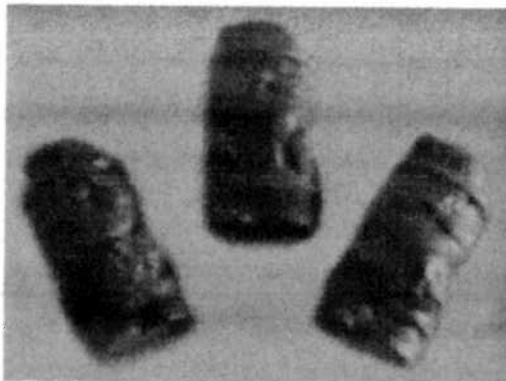

837404

Item: S8001440
SC CINNAMON JUJU SANTAS 31#BLK
Pack: 1/31 LBS
Description: A santa-shaped chewy, cinnamon flavored juju candy. Great for snacking or jazz up desserts. A must have at the holidays!
Allergen:
Distribution: MANUFACTURED FOR:
 Sunrise Confections El Paso TX 79912
Product Of: MEXICO
Kosher: No
Brand: Sunrise Bulk
UPC:
 SCC: 200-76500-80073-4
Ship Weight: 33Lbs / 15Kg
Pattern: I(7)
Ti/Hi: 7 x 7 = 49
Case OD: 19 x 13 x 6
Cube: 0.86

Cinnamon Juju Santas

Nutrition Facts

Serving Size 5 PCS (43g)

Serving Per Container About: 327

Amount Per Serving

Calories 140	Calories From Fat 0
Total Fat 0g	0%
Saturated Fat 0g	0%
Trans Fat 0g	
Cholesterol 0mg	0%
Sodium 10mg	0%
Total Carbs 35g	12%
Dietary Fiber 0g	0%
Sugar 18g	
Protein 0g	
Vitamin A 0%	Vitamin C 0%
Calcium 0%	Iron 0%